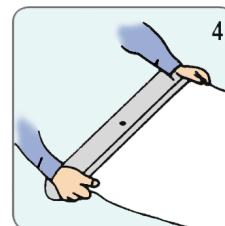

Enkelt-sided kvalitets roll-up til storformat print. Med en højde på 250 cm og bredde op til 320 cm, er dette markedets absolut største roll-up. Klemmleiste med skruer i top og tape på bundrullen, gør at det er let at montere og skifte banneret. Sort taske inkl. (uden banner). Kan monteres med 1-3 spots (1 stk. pr. stang).

**Top of banner:**  
3 cm not visible  
(covered in profile)

**Total height:**  
284 cm

**Bottom of banner:**  
29-30 cm not visible  
(covered in roll)

Take the protective film of the adhesive tape. Place the graphic evenly on the leading paper. Use the line as a guideline.

Put adhesive tape on the back of the graphic and on the leading paper, in order to secure the graphic to the leading paper.

Hold the graphic and the roll-up body with one hand tight. Take out the pin at the side while you still hold the graphic, to avoid that graphic suddenly roll into the body too fast.