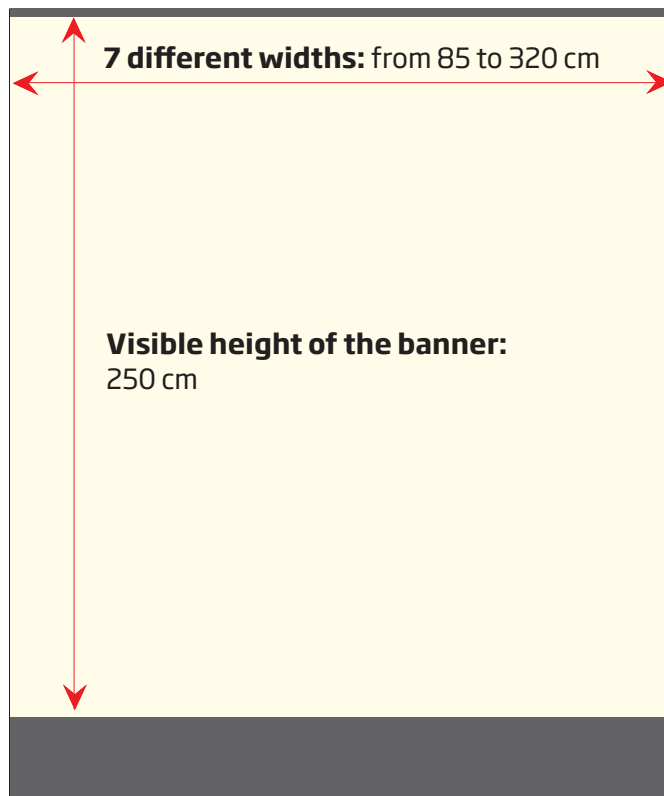

Top of banner:
3 cm not visible
(covered in profile)

Total height:
284 cm

Bottom of banner:
29-30 cm not visible
(covered in roll)

Take the protective film of the adhesive tape. Place the graphic evenly on the leading paper. Use the line as a guideline.

Put adhesive tape on the back of the graphic and on the leading paper, in order to secure the graphic to the leading paper.

Hold the graphic and the roll-up body with one hand tight. Take out the pin at the side while you still hold the graphic, to avoid that graphic suddenly roll into the body too fast.

Make the graphic scroll slowly into the roll-up body by hand.