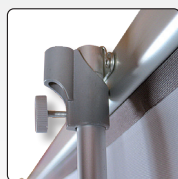

Bannermaterial
We recommend
250-350 g
polyester

Single sided quality roll-up for big size prints. With a height of 250 cm and a width up to 320 cm, this Mega is the absolut biggest roll-up on the market. Clamp system with screws at the top and tape on the bottom roll makes it easy to install and change the banner. Black bag incl. (without banner). Can be mounted with 1- 3 spots (1 each pole).

Einseitiger Qualitäts Roll-up für Grossformat-Druck. Mit einer Höhe von insgesamt 250 cm und einer Breite bis zu 320 cm, ist es das absolut grösste Roll-up auf dem Markt. Klemmleiste mit Schrauben in Top und Klebeband an der Rolle ermöglicht eine leichte Montage des Banners. Inkl. schwarze Tasche (ohne Banner). Kann mit 1-3 Spots montiert werden (1 Stück pro Stange).

Enkelt-sided kvalitets roll-up til storformat print. Med en højde på 250 cm og bredde op til 320 cm, er dette markedets absolut største roll-up. Klemmleiste med skruer i top og tape på bundrullen, gør at det er let at montere og skifte banneret. Sort taske inkl. (uden banner). Kan monteres med 1-3 spots (1 stk. pr. stang).

Top of banner:
3 cm not visible
(covered in profile)

Total height:
284 cm

Bottom of banner:
29-30 cm not visible
(covered in roll)

Take the protective film of the adhesive tape. Place the graphic evenly on the leading paper. Use the line as a guideline.

Put adhesive tape on the back of the graphic and on the leading paper, in order to secure the graphic to the leading paper.

Hold the graphic and the roll-up body with one hand tight. Take out the pin at the side while you still hold the graphic, to avoid that graphic suddenly roll into the body too fast.

Make the graphic scroll slowly into the roll-up body by hand.